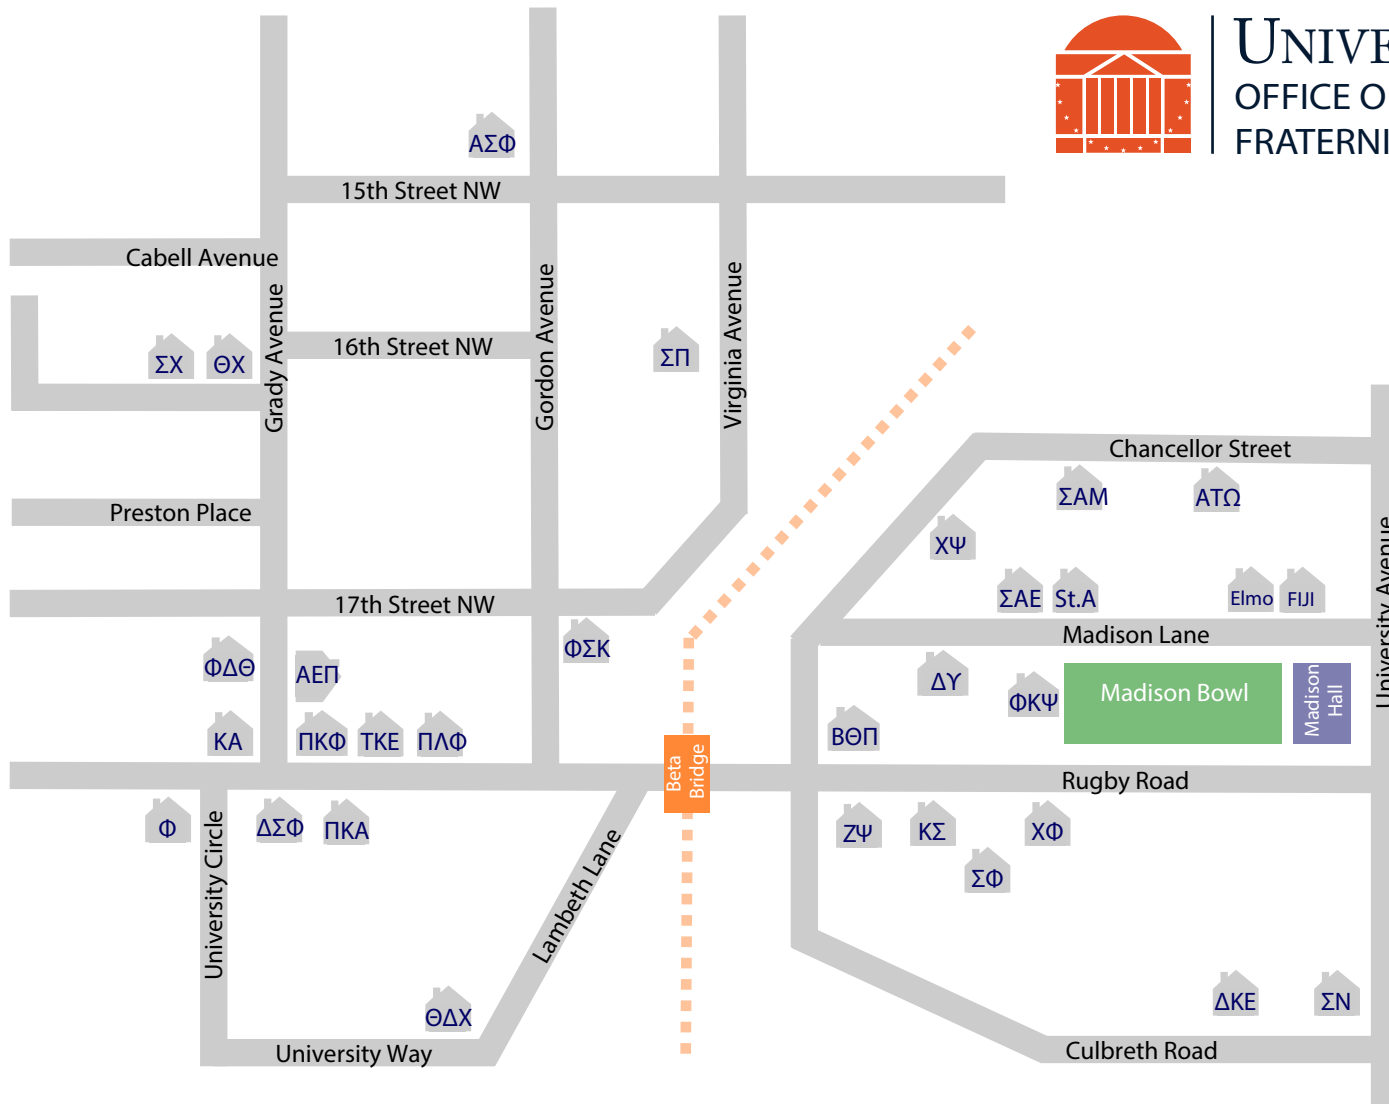

UNIVERSITY OF VIRGINIA  
OFFICE OF THE DEAN OF STUDENTS  
FRATERNITY & SORORITY LIFE

ΑΕΠ	ALPHA EPSILON PI	1702 Grady Ave
ΑΣΦ	ALPHA SIGMA PHI	1535 Gordon Ave
ΑΤΩ	ALPHA TAU OMEGA	125 Chancellors St
ΒΘΠ	BETA THETA PI	180 Rugby Rd
ΧΦ	CHI PHI	161 Rugby Rd
ΧΨ	CHI PSI	167 Chancellors St
ΔΚΕ	DELTA KAPPA EPSILON	1820 Carrs Hill Rd
ΔΣΦ	DELTA SIGMA PHI	517 Rugby Rd
ΔΥ	DELTA UPSILON	171 Madison Ln
ΚΑ	KAPPA ALPHA	600 Rugby Rd
ΚΣ	KAPPA SIGMA	165 Rugby Rd
ΦΔΘ	PHI DELTA THETA	1703 Grady Ave
FUJ	PHI GAMMA DELTA	128 Madison Ln
ΦΚΨ	PHI KAPPA PSI	159 Madison Ln
ΦΣΚ	PHI SIGMA KAPPA	1702 Gordon Ave
Φ	PHI SOCIETY	1 University Circle

ΠΚΑ	PI KAPPA ALPHA
ΠΚΦ	PI KAPPA PHI
ΠΛΦ	PI LAMBDA PHI
ΣΑΕ	SIGMA ALPHA EPSILON
ΣΑΜ	SIGMA ALPHA MU
ΣΧ	SIGMA CHI
ΣΠ	SIGMA PI
ΣΝ	SIGMA NU
ΣΦ	SERP (SIGMA PHI)
St.A	ST. ANTHONY HALL
ELMO	ST. ELMO HALL
TKE	TAU KAPPA EPSILON
ΘΧ	THETA CHI
ΘΔΧ	THETA DELTA CHI
ZΨ	ZETA PSI

513 Rugby Rd
515 Rugby Rd
504 Rugby Rd
160 Madison Ln
129 Chancellors St.
608 Preston Place
1533 Virginia Ave
189 Culbreth
163 Rugby Road
133 Chancellors St
130 Madison Ln
506 Rugby Rd
600 Preston Place
1811 Lambeth Ln
169 Rugby Rd

**Jan 18:** Open House North of Beta Bridge (7-10pm)  
**Jan 19:** Open House South of Beta Bridge (7-10pm)  
**Jan 20:** Open House at All Chapters (7-10pm)  
**Jan 21:** No Contact Day  
**Jan 22-24:** First Invites  
**Jan 25:** No Contact Day  
**Jan 26-28:** Second Invites  
**Jan 29:** No Contact Day  
**Jan 30-31:** Third Invites  
**Feb 1:** No Contact Day  
**Feb 2:** Final Hours  
**Feb 3:** Bid Day